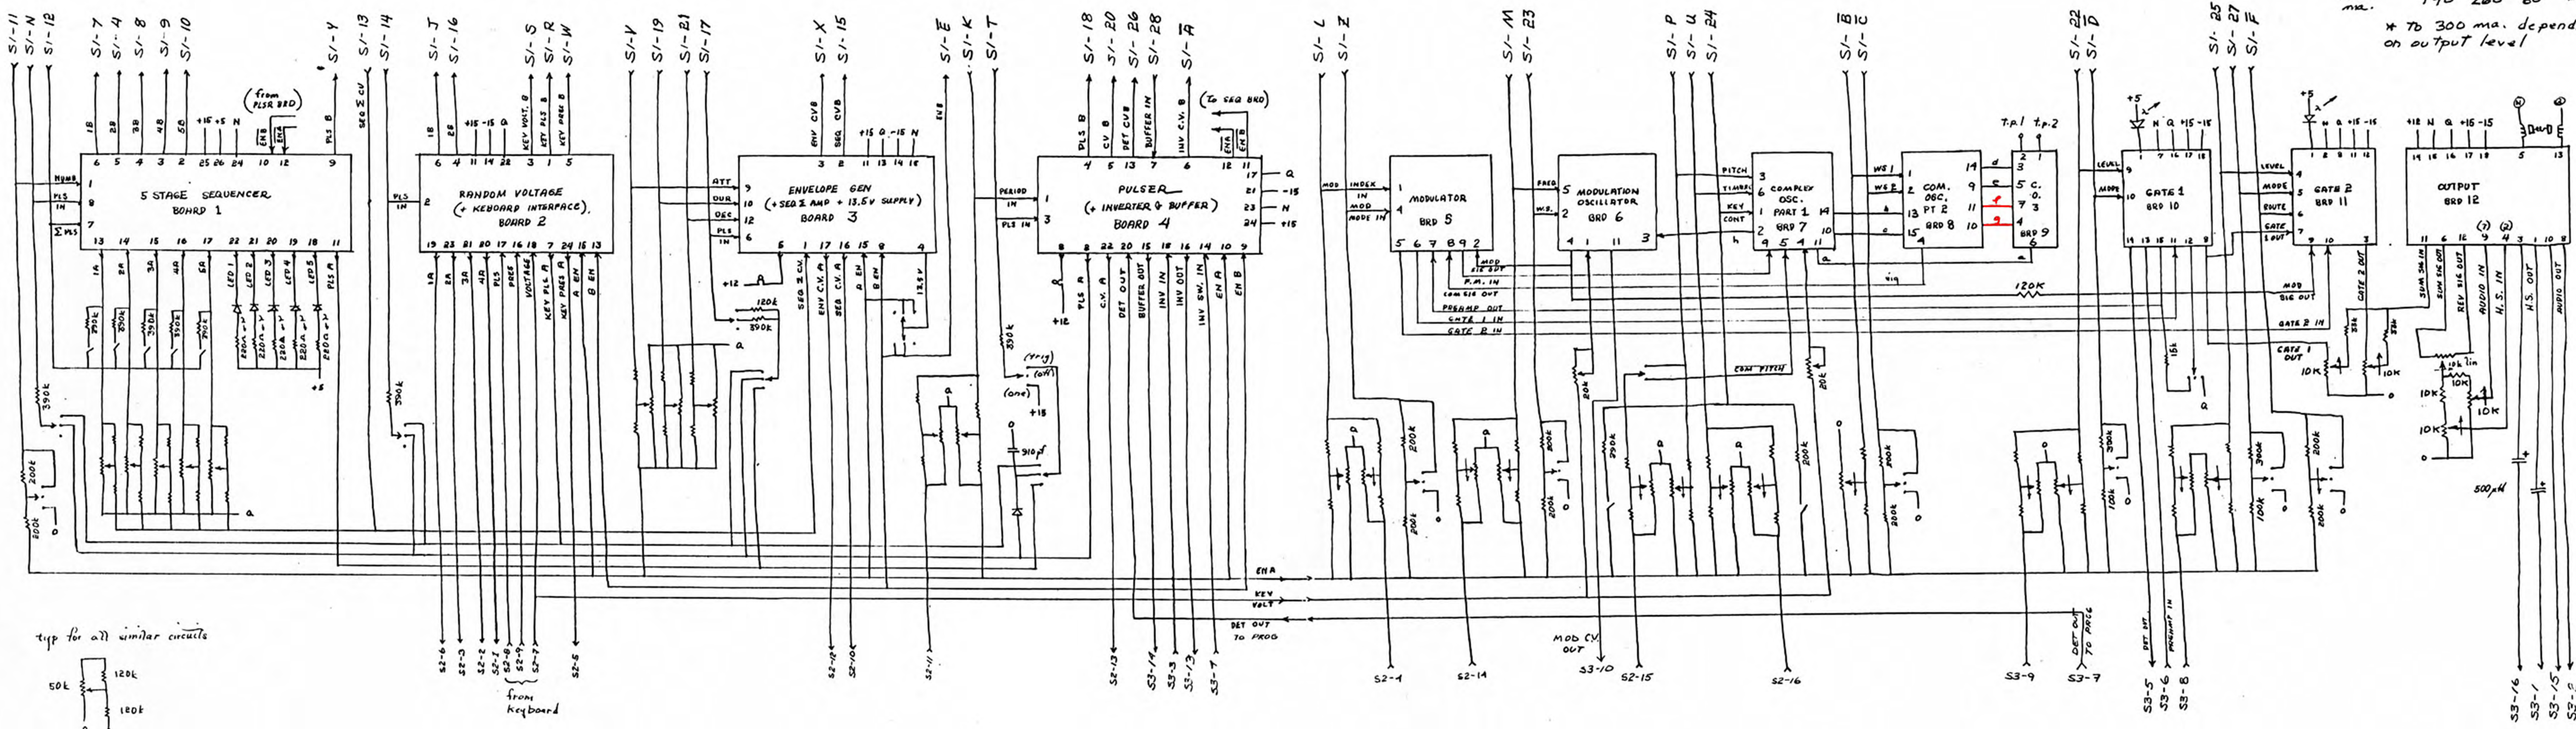

POWER -15 +15 +5 +12
 max. 190 260 60 *
 * to 300 ma. depending on output level

BUCHLA ASSOC.

B2080-13

BUCHLA ASSOC

Red = Not Present

B2080-14