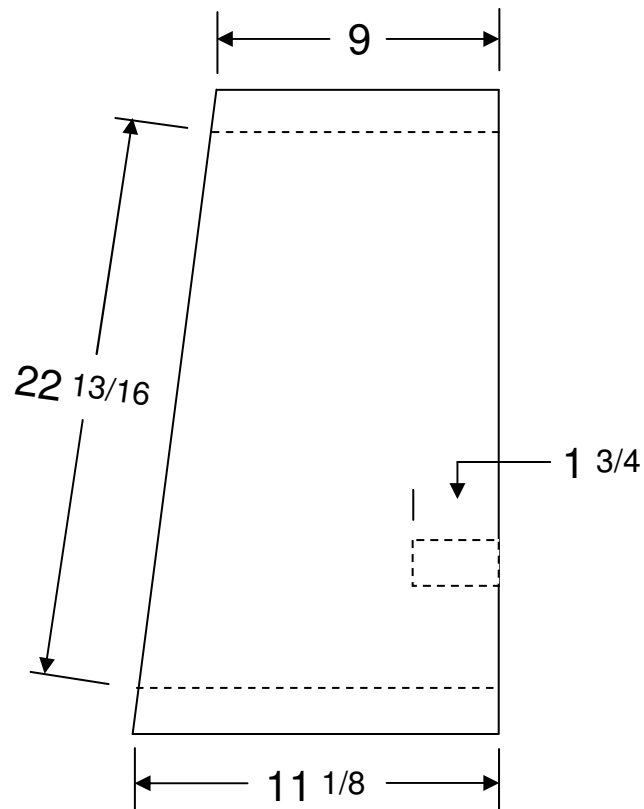

MOTM Rack Cabinet
Dave Brown

2U 19" Rack Space
20U MOTM modules

Corners: Vibroworld #1082N metal corner-nickel plated, 2-hole mount with no lip, 1/2-inch radius, #6 x 1/2" screws

Vinyl: Beaverton Auto Upholstery
Hartz "Cover All" Praire Black 6650022