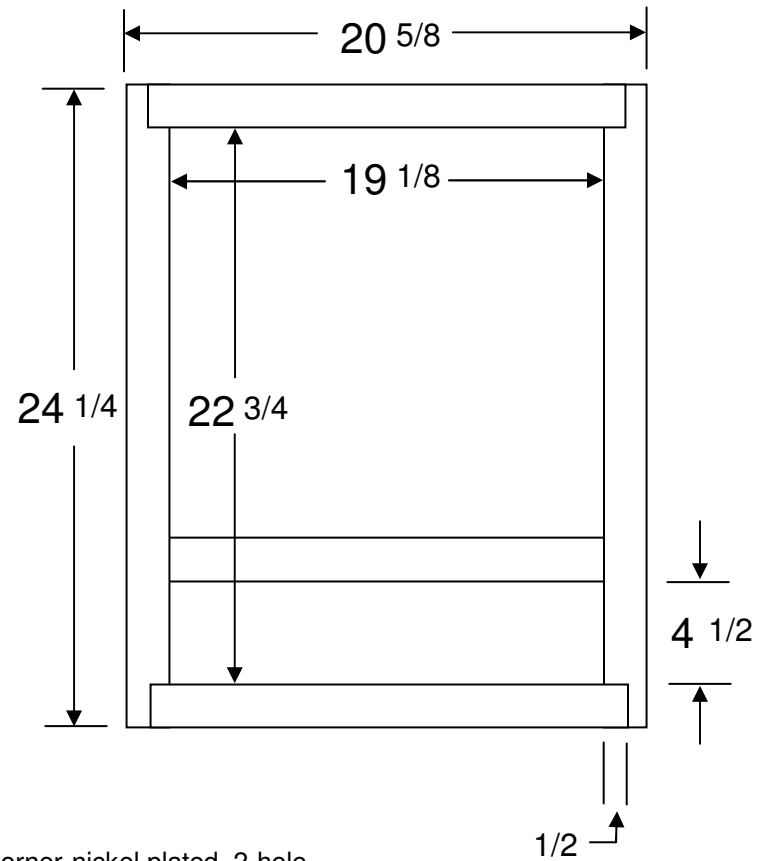

MOTM Rack Cabinet
Dave Brown

2U 19" Rack Space
20U MOTM modules

Corners: Vibroworld #1082N metal corner-nickel plated, 2-hole mount with no lip, 1/2-inch radius, #6 x 1/2" screws

Vinyl: Beaverton Auto Upholstery
Hartz "Cover All" Praire Black 6650022